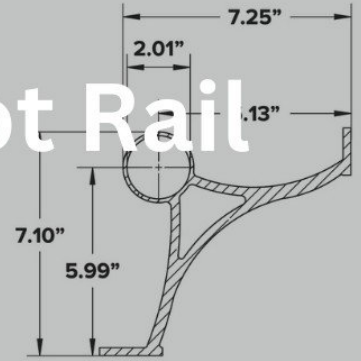

## Combination Bar Foot Rail Bracket

SS with mate black finish  
**APH-CBFR-01**

SS POLISHED  
**APH-CBFR-02**

Brass polished  
**APH-CBFR-03**

SS with oil rubbed bronze finish  
**APH-CBFR-04**