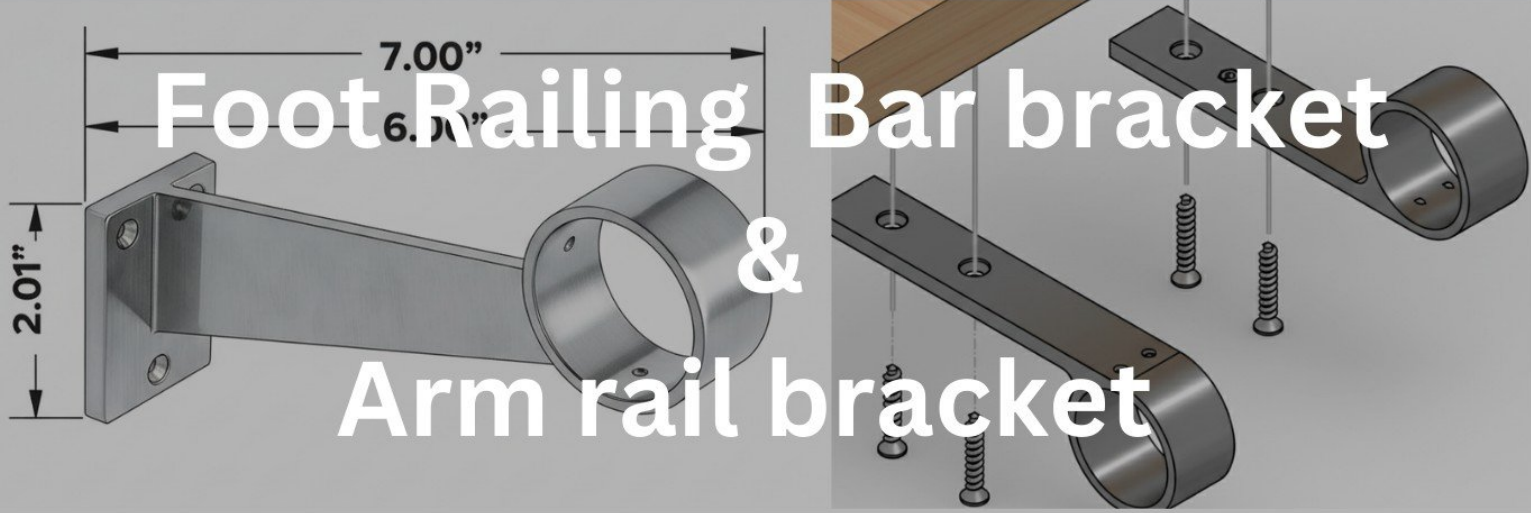

## Floor-mounted foot rail bracket

STAIN LESS STEEL  
APH-FMFR-01

SS with mate black  
APH-FMFR-02

Brass  
APH-FMFR-03

SS with oil rubbed  
bronze finish  
APH-FMFR-04

Ss with Sunset  
Copper finish  
APH-FMFR-01